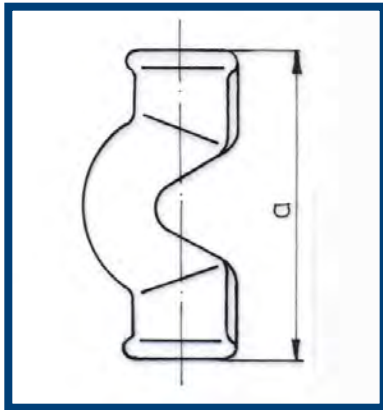

Crossovers

Dimension [inch]	Weight of carton [kg]		Quantity in carton [pc.]	Dimension a [mm]
	black	galv.		
1/2	16	16	80	92
3/4	15	16	40	110