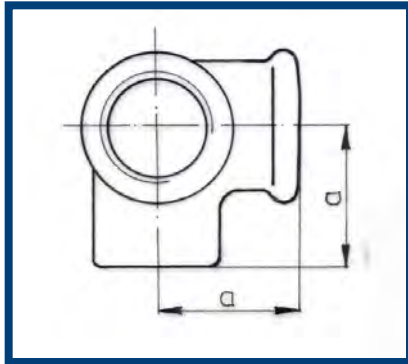

ODLEWNIA ŻELIWA
GRUPA GWARANT

Side outlet elbows

Dimension [inch]	Weight of carton [kg]		Quantity in carton [pc.]	Dimension a [mm]
	black	galv.		
3/8	9	9	100	25
1/2	10	10	80	28
3/4	10	11	50	33
1	22	22	70	38
1 1/4	20	20	35	45
1 1/2	17	17	25	50
2	15	16	15	58