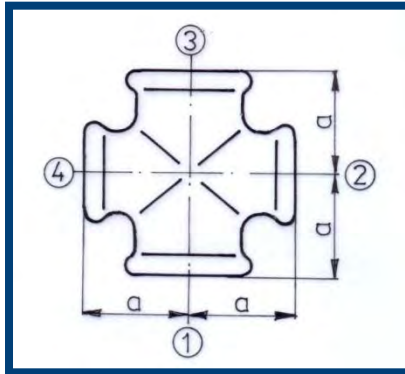

ODLEWNIA ŻELIWA
GRUPA GWARANT

Crosses

Dimension [inch]	Weight of carton [kg]		Quantity in carton [pc.]	Dimension a [mm]	
	black	galv.		a	b
1/4	8	9	120	21	
3/8	10	11	100	25	
1/2	10	11	60	28	
3/4	10	10	40	33	
1	22	22	60	38	
1 1/4	15	16	25	45	
1 1/2	16	16	20	50	
2	11	11	10	58	
2 1/2	12	13	7	69	
3	11	11	4	78	
4	13	13	3	96	

Dimension [inch] (1)x(2)x(3)x(4)	Weight of carton [kg]		Quantity in carton [pc.]	Dimension [mm]	
	black	galv.		a	b
1/2x3/8x1/2x3/8	8	9	60	26	26
3/4x3/8x3/4x3/8	8	8	50	28	28
3/4x1/2x1/2x1/2	9	9	50	31	30
3/4x1/2x3/4x1/2	11	11	50	30	31
1x1/2x1x1/2	16	17	60	32	34
1x3/4x1x3/4	18	19	60	35	36
1 1/4x1/2x1 1/4x1/2	11	11	30	34	38
1 1/4x3/4x1 1/4x3/4	14	14	30	36	41
1 1/2x3/4x1 1/2x3/4	14	14	25	38	44
2x3/4x2x3/4	10	10	15	40	50