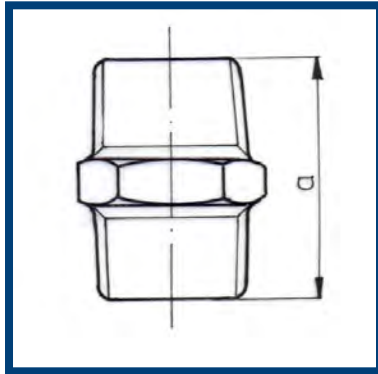

ODLEWNIA ŻELIWA
GRUPA GWARANT

Hexagon nipples R-L

Dimension [inch]	Weight of carton [kg]		Quantity in carton [pc.]	Dimension a [mm]
	black	galv.		
1/4	11	11	350	36
3/8	11	13	250	38
1/2	12	12	160	44
3/4	13	14	140	47
1	23	24	130	53
1 1/4	23	24	80	57
1 1/2	24	25	75	59
2	22	23	40	68