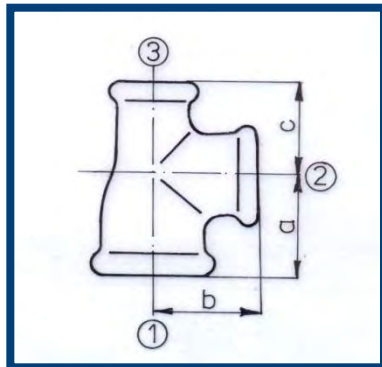

Tees

Dimension [inch] (1)x(2)x(3)	Weight of carton [kg]		Quantity in carton [pc.]	Dimension [mm]	
	black	galv.		a=c	b
3x11/2x3	14	14	10	58	71
3x2x3	14	14	8	64	73
3x21/2x3	16	16	8	72	76
4x11/4x4	9	9	4	70	82
4x11/2x4	9	10	4	65	86
4x2x4	10	11	4	70	86
4x21/2x4	12	12	4	75	90
4x3x4	12	12	4	84	92
3/8x1/2x3/8	10	12	100	26	26
1/2x3/4x1/2	11	12	70	31	30
1/2x1x1/2	19	19	100	34	32
3/4x1x3/4	23	24	100	36	35
1x11/4x1	20	20	50	42	40
1x11/2x1	14	15	30	46	42
11/4x11/2x11/4	17	18	30	48	46
11/4x2x11/4	23	25	35	54	48
11/2x2x11/2	15	15	20	55	52
2x21/2x2	17	17	15	66	61
2x3x2	12	12	8	64	73

Dimension [inch] (1)x(2)x(3)	Weight of carton [kg]		Quantity in carton [pc.]	Dimension [mm]		
	black	galv.		a	b	c
1/2x3/8x3/8	10	10	100	26	26	25
3/4x3/8x3/8	19	20	150	28	28	25
3/4x3/8x1/2	8	8	60	28	28	26
3/4x1/2x1/2	9	9	60	30	31	28
1x1/2x1/2	23	24	120	32	34	28
1x1/2x3/4	26	26	120	32	34	30
1x3/4x1/2	25	26	120	35	36	31
1x3/4x3/4	19	19	80	35	36	33
11/4x1/2x1	16	17	50	34	38	32
11/4x3/4x3/4	16	17	50	36	41	33
11/4x3/4x1	18	18	50	36	41	35
11/4x1x1	19	19	50	40	42	38
11/2x1/2x3/4	24	24	35	36	42	30
11/2x1x3/4	13	14	30	42	46	33
11/2x1x1	20	22	50	42	46	38
11/2x1x11/4	20	20	40	42	46	40
11/2x11/4x11/4	24	25	40	46	48	45
2x11/2x11/2	12	12	15	52	55	50
1/2x1/2x3/8	12	12	100	28	28	26
3/4x3/4x1/2	9	9	50	33	33	31
1x1x1/2	20	21	80	38	38	34
1x1x3/4	20	21	70	38	38	36
11/4x11/4x3/4	23	24	50	45	45	41
11/4x11/4x1	19	19	40	45	45	42
11/2x11/2x11/4	20	20	30	50	50	48