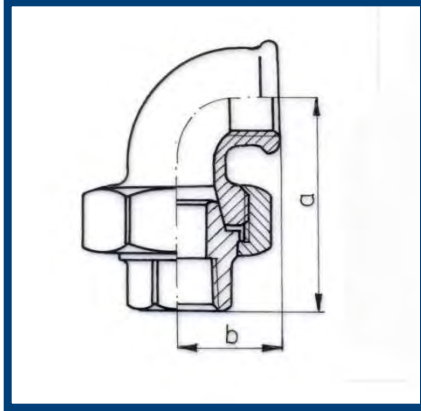

Union elbows taper seat

Dimension [inch]	Weight of carton [kg]		Quantity in carton [pc.]	Dimension [mm]	
	black	galv.		a	b
3/8	13	14	80	52	25
1/2	18	19	60	58	28
3/4	17	18	45	62	33
1	23	23	45	72	38
1 1/4	22	23	25	82	45
1 1/2	21	21	20	90	50
2	24	25	15	100	58