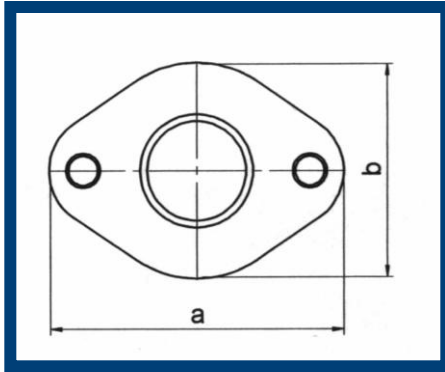

Flanges

Dimension [inch]	Weight of carton [kg]		Quantity in carton [pc.]	Dimension [mm]	
	black	galv.		a	b
3/4	10	10	30	90	64
1	13	13	30	100	72
1 1/4	25	25	40	120	85
1 1/2	26	27	32	130	95