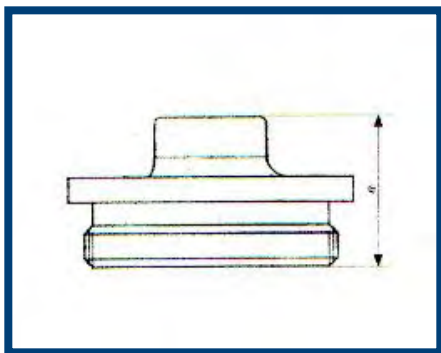

ODLEWNIA ŻELIWA
GRUPA GWARANT

Plugs

Dimension [inch]	Weight of carton [kg]	Quantity in carton [pc.]	Dimension a [mm]
	black		
1/2	16	350	24
2	22	70	36