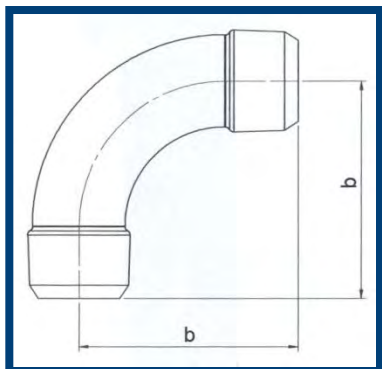

Long sweep bends 90°

Dimension [inch]	Weight of carton [kg]		Quantity in carton [pc.]	Dimension a [mm]
	black	galv.		
1/2	11	11	100	48
3/4	11	11	60	62